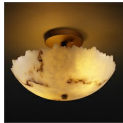

## 14" ROUND SEMI-FLUSH BOWL

Item Shown: FAL-9690-35-DBRZ

### Alt Images:

### Metal Finishes:

Dark Bronze (DBRZ)

Brushed Nickel (NCKL)

Matte Black (MBLK)

Antique Brass (ABRS)

Polished Chrome (CROM)

### PRIMARY SHADE

**MATERIAL:** Faux Alabaster Resin

**SHADE OPTIONS:** Round Bowl (-35)

**METAL FINISH OPTIONS:** Dark Bronze (DBRZ), Brushed Nickel (NCKL), Matte Black (MBLK), Antique Brass (ABRS), Polished Chrome (CROM)